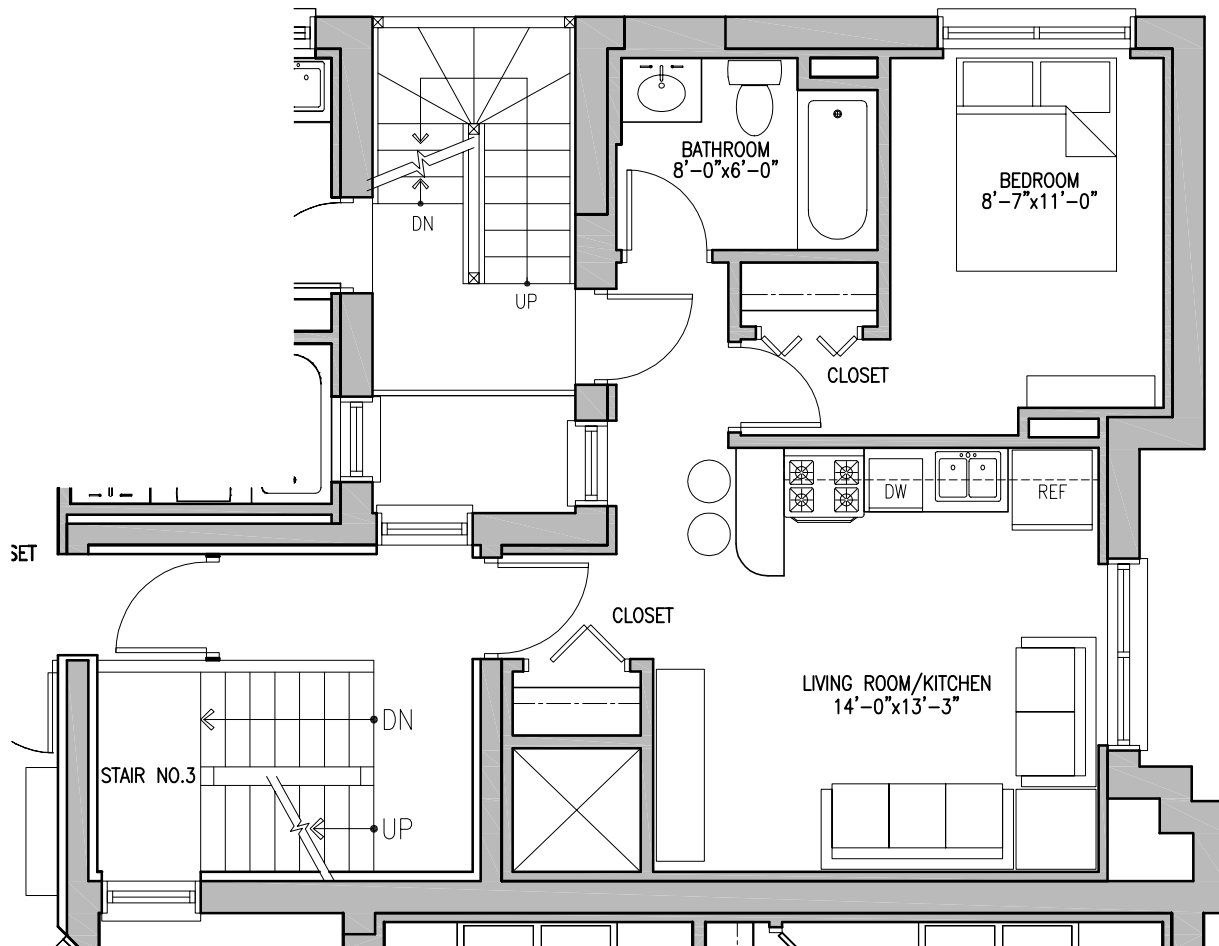

# 3550 West Franklin Boulevard Residential Renovation Garfield Manor, LLC.

**LEVEL 2 & 3 UNIT D**  
**1 BED/1 BATH 421 SQ. FT.**