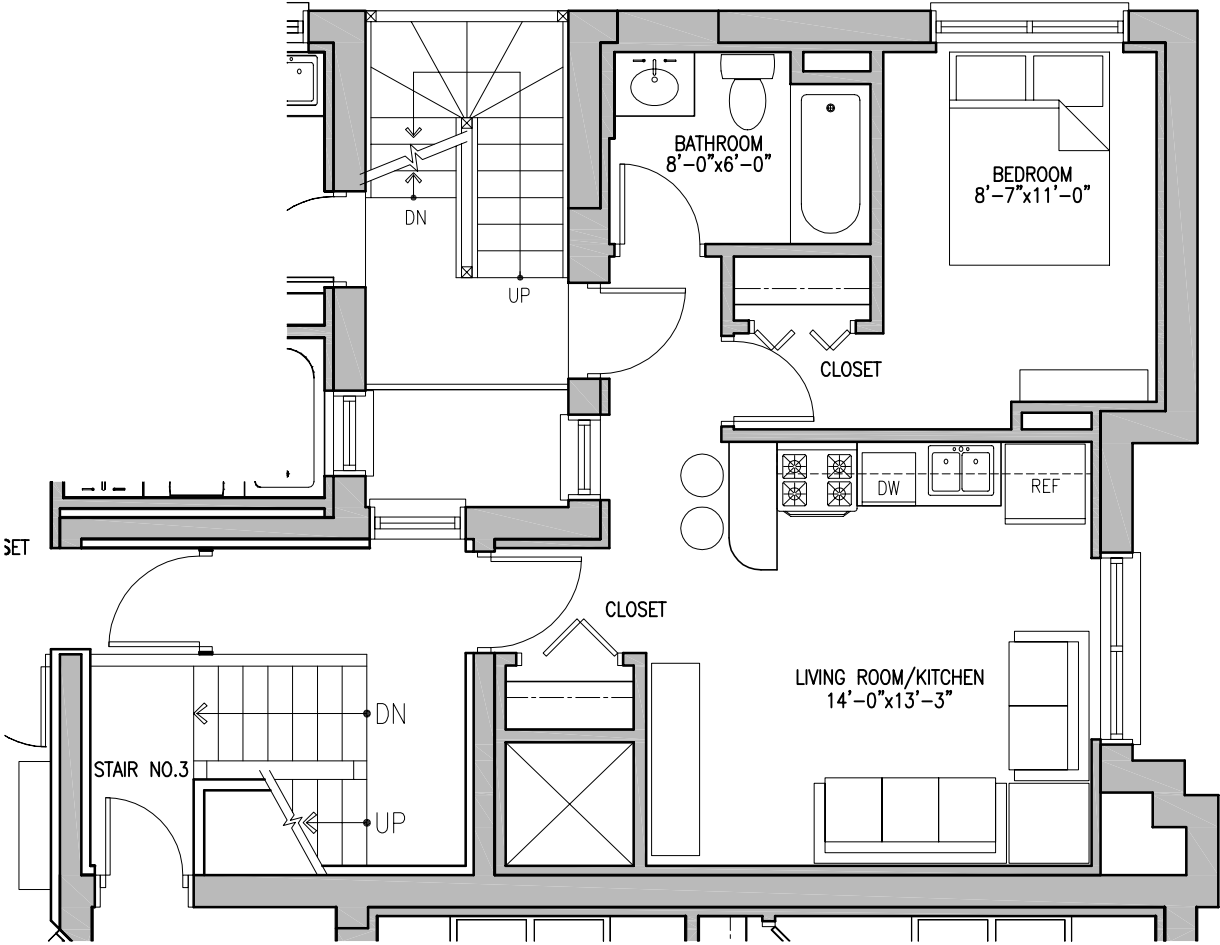

3550 West Franklin Boulevard Residential Renovation Garfield Manor, LLC.

LEVEL 1 UNIT D
1 BED/1 BATH 421 SQ. FT.