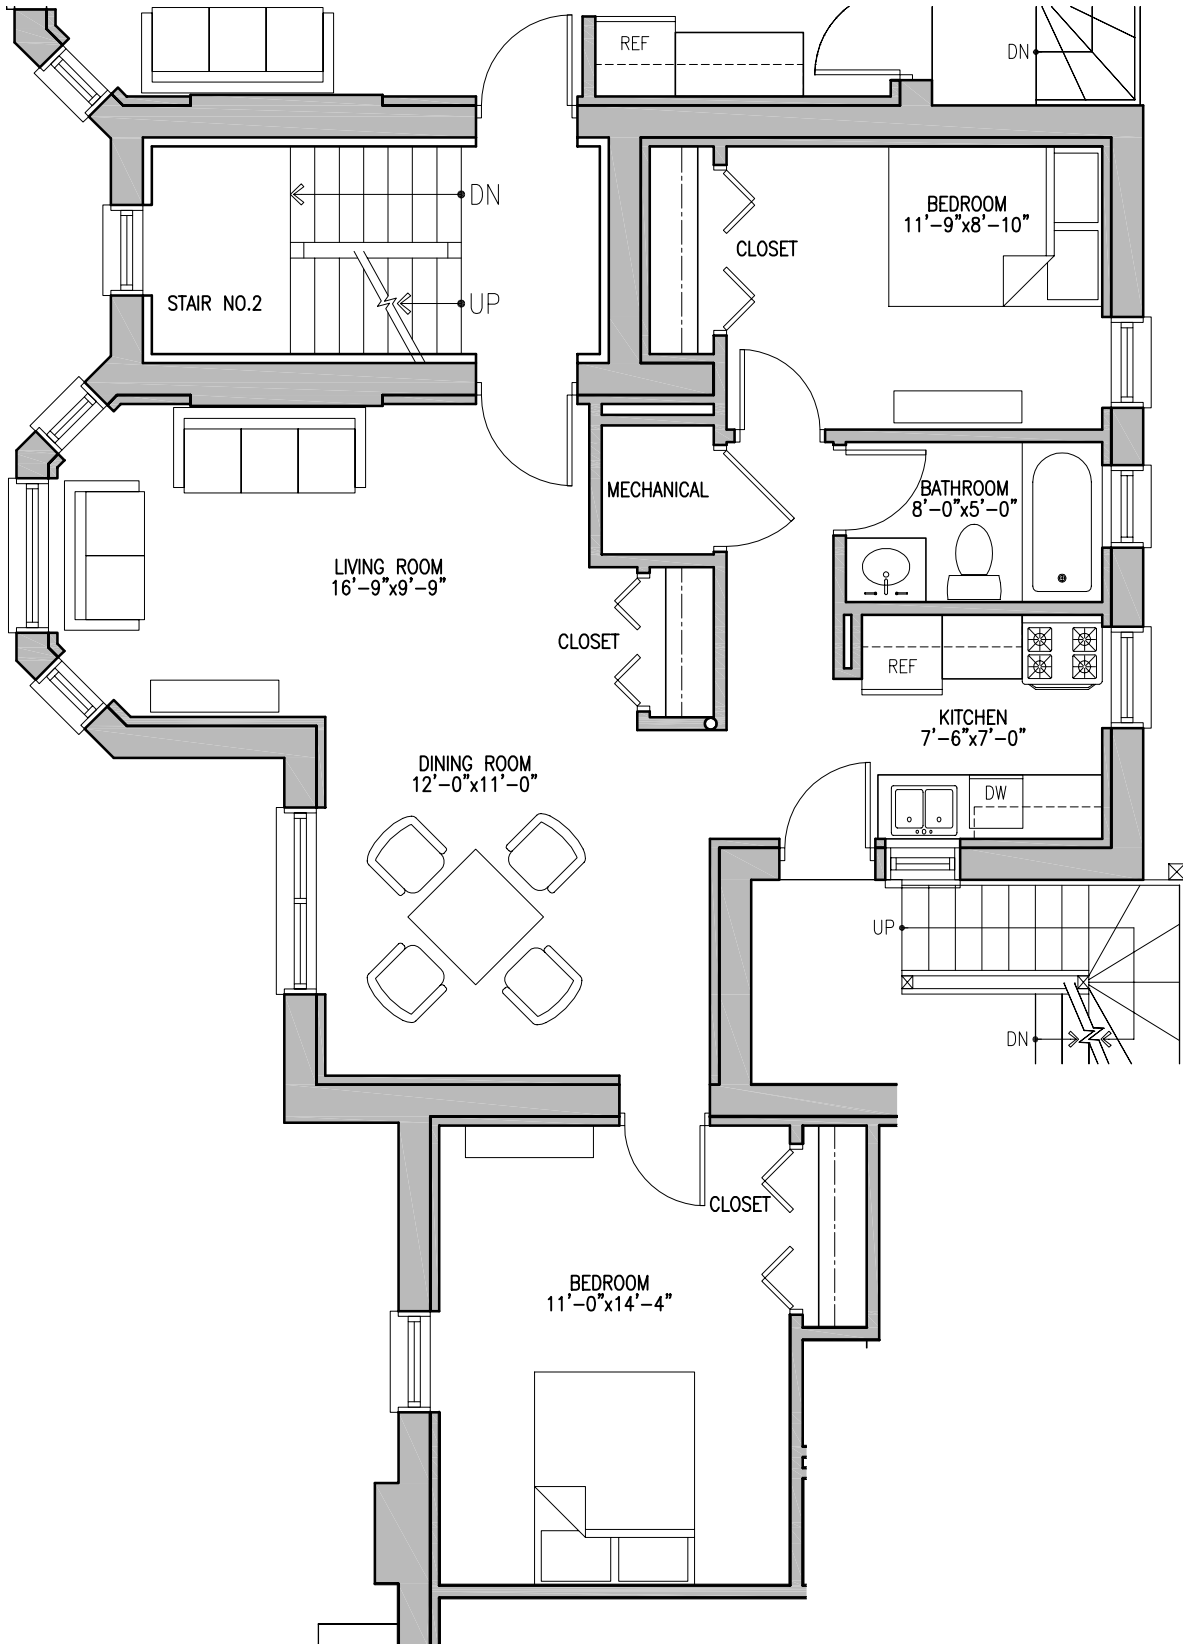

3550 West Franklin Boulevard Residential Renovation Garfield Manor, LLC.

LEVEL 2 & 3 UNIT B
2 BED/1 BATH 795 SQ. FT.