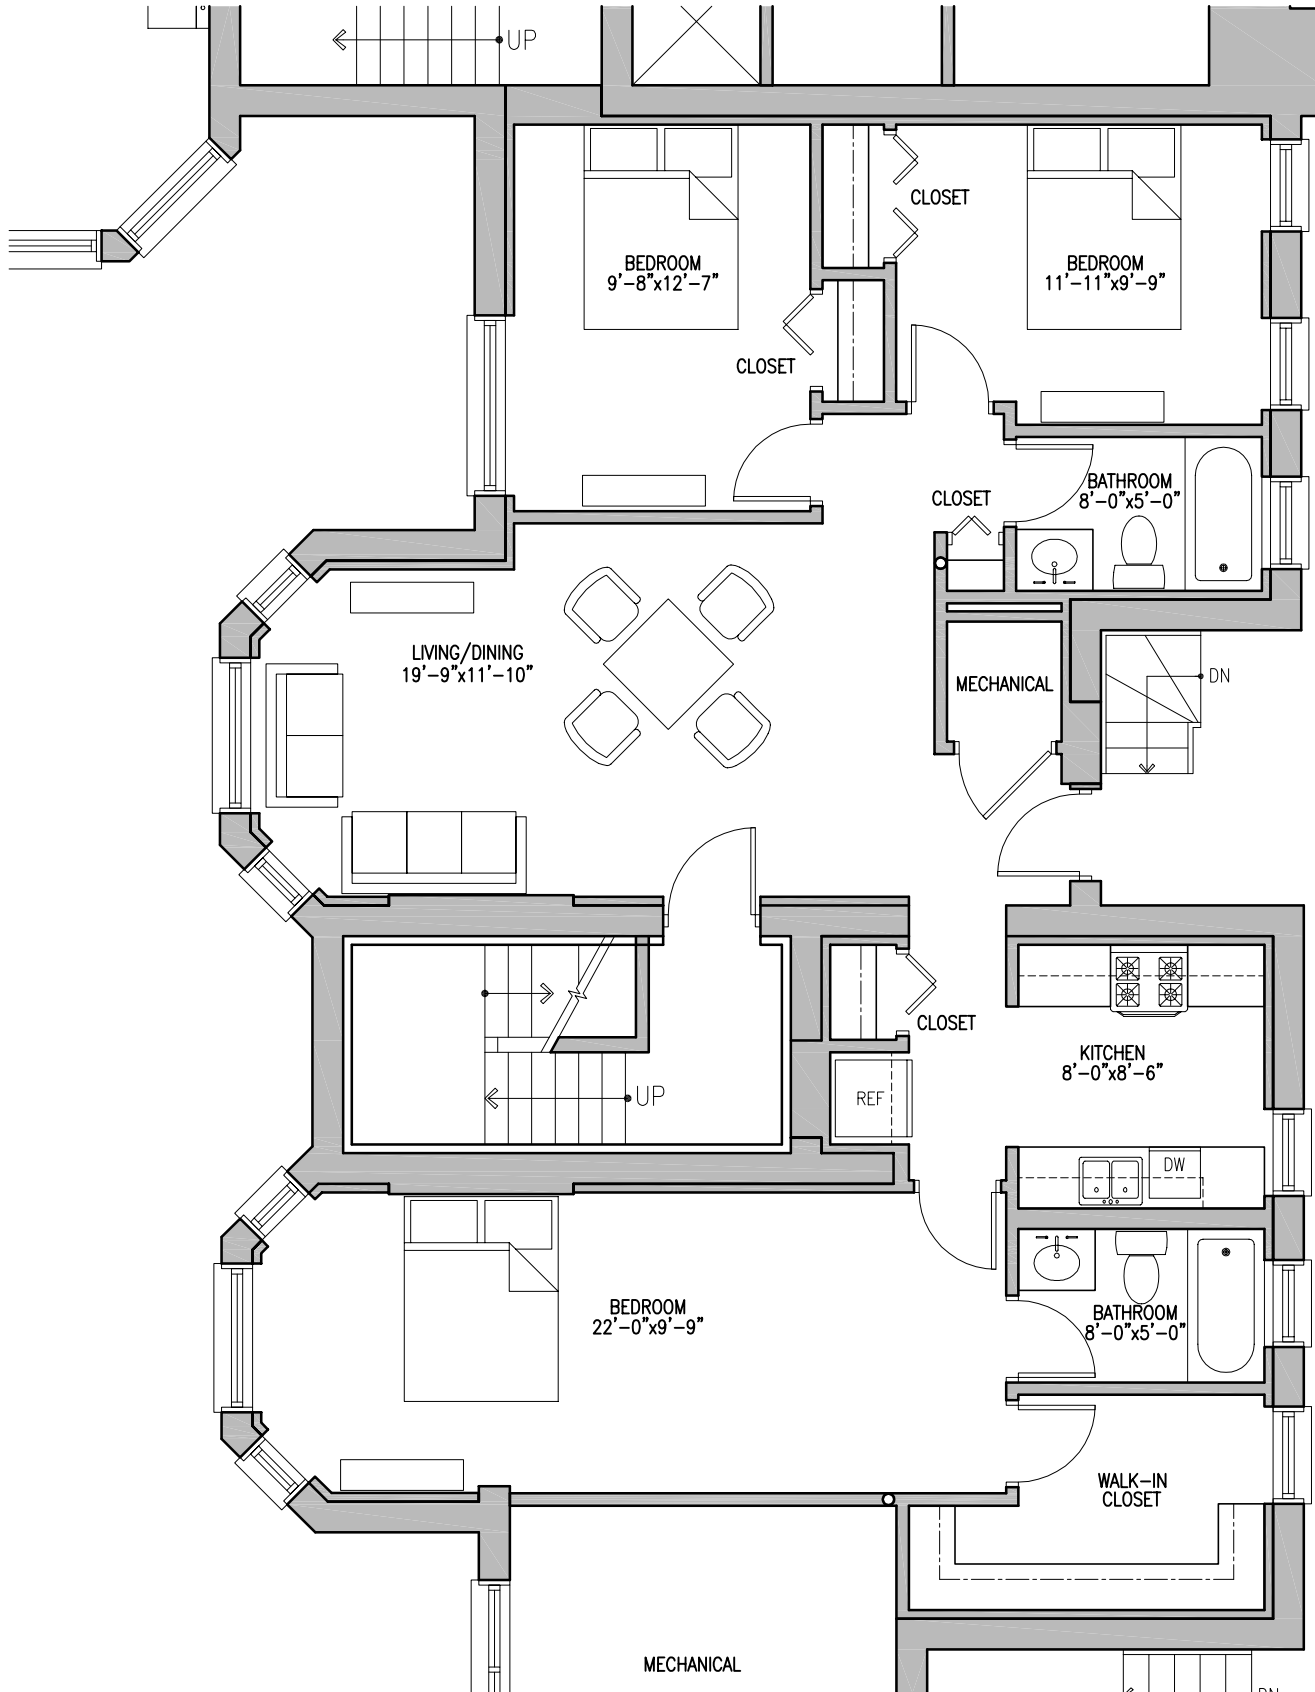

3550 West Franklin Boulevard Residential Renovation Garfield Manor, LLC.

BASEMENT UNIT B
3 BED/2 BATH 1,103 SQ. FT.