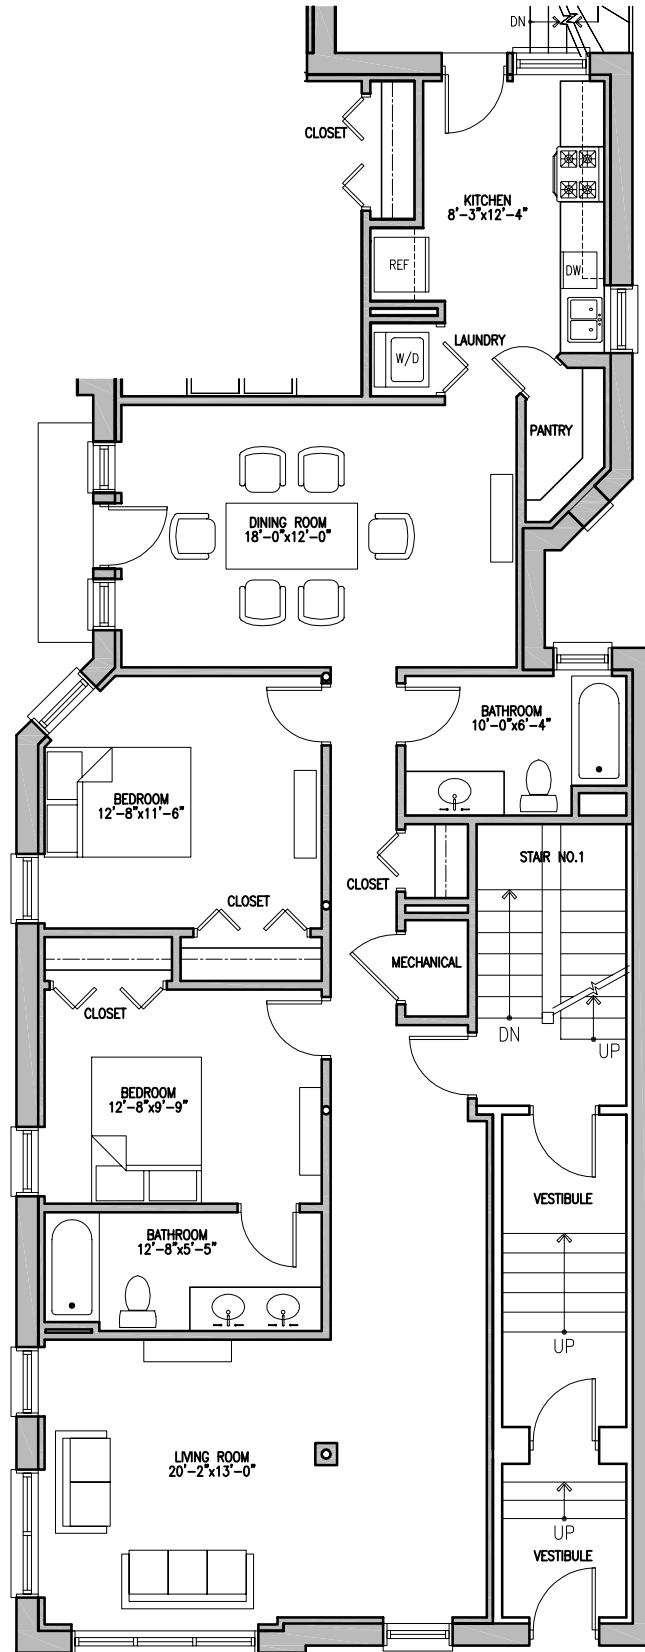

3550 West Franklin Boulevard Residential Renovation Garfield Manor, LLC.

LEVEL 1 UNIT A
2 BED/2 BATH 1,273 SQ. FT.