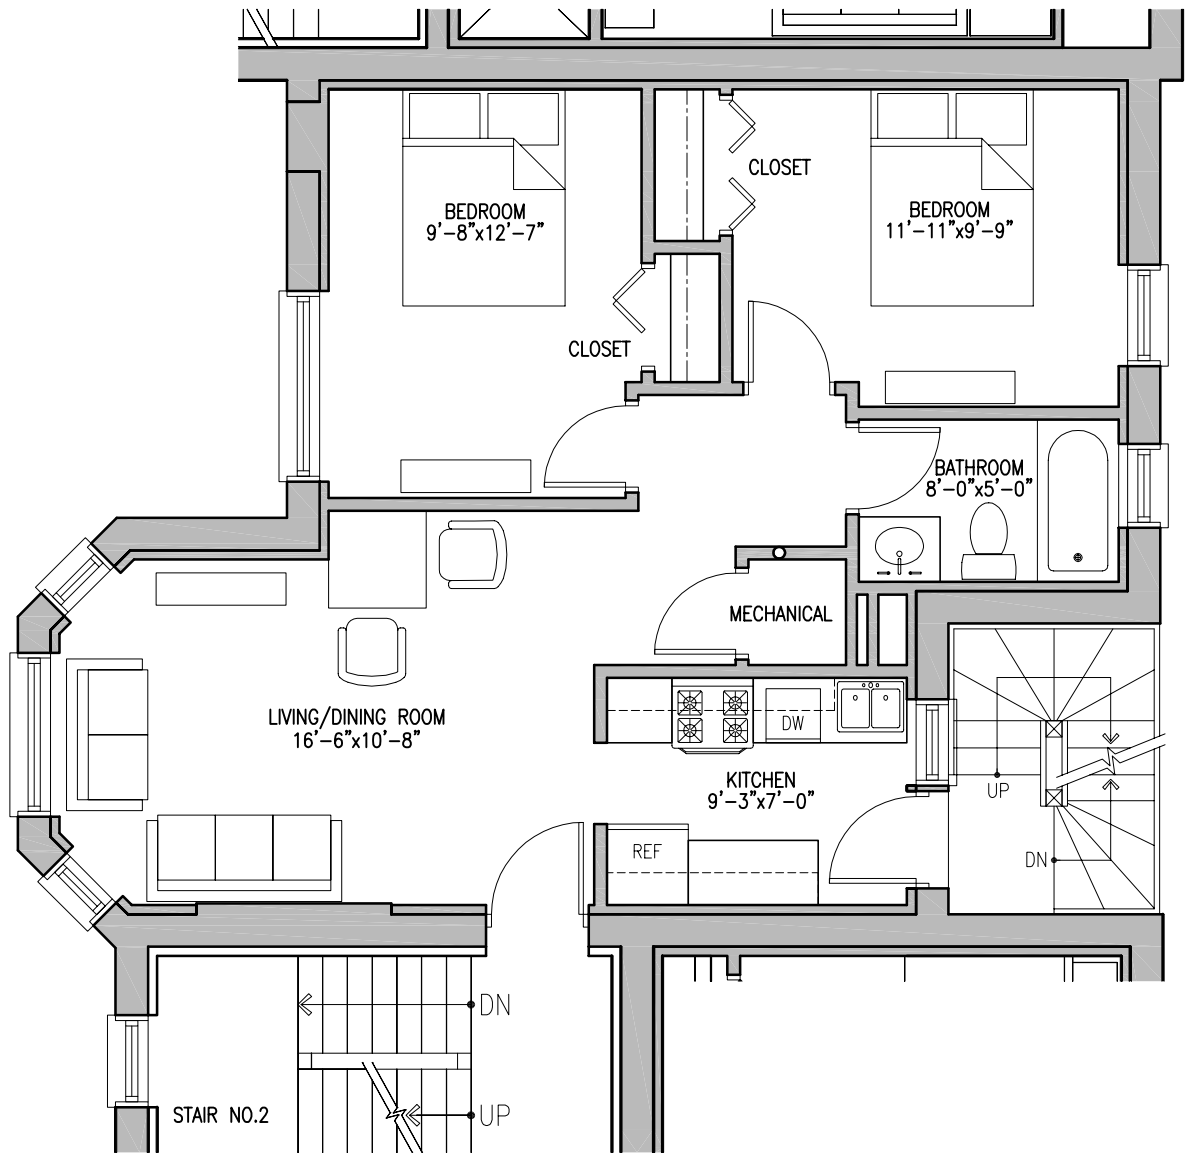

# 3550 West Franklin Boulevard Residential Renovation Garfield Manor, LLC.

**LEVEL 2 & 3 UNIT C**  
**2 BED/1 BATH 629 SQ. FT.**