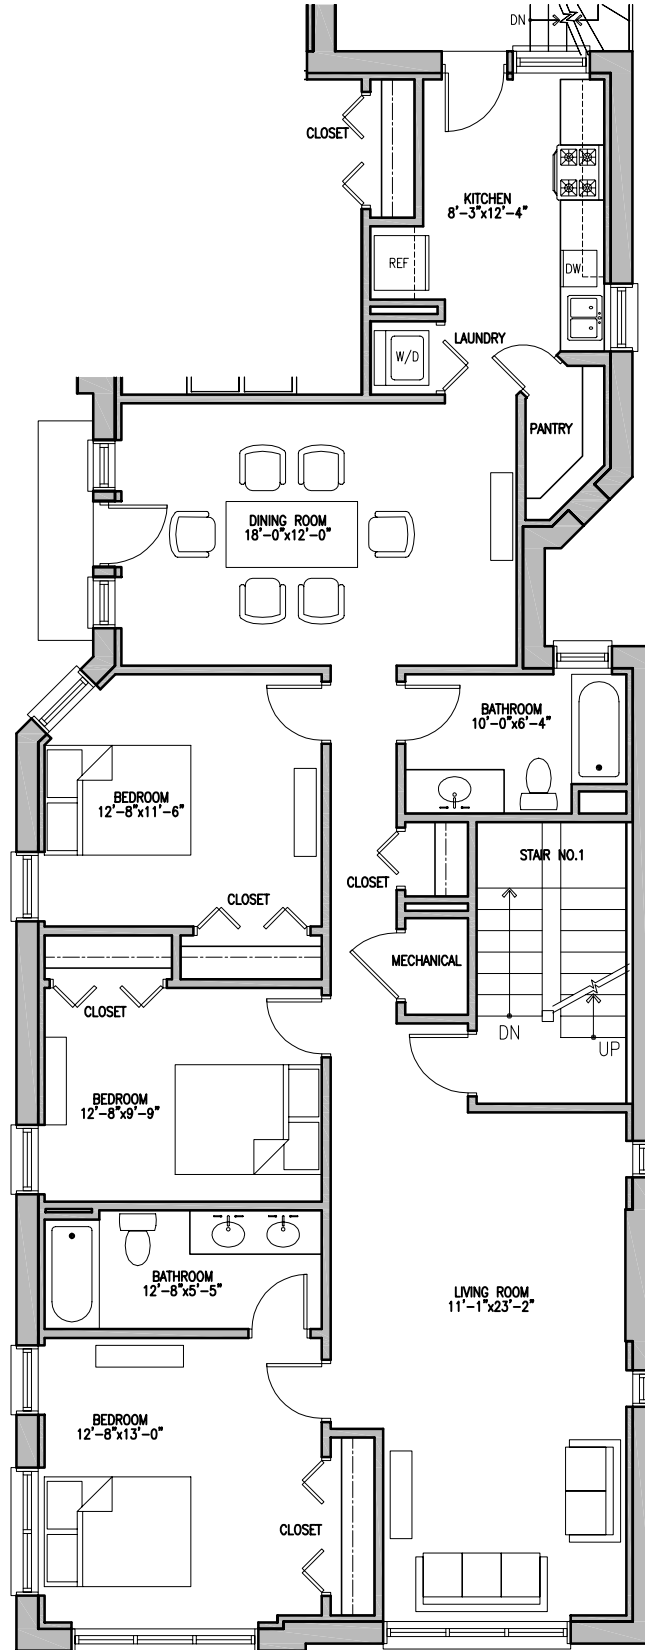

3550 West Franklin Boulevard Residential Renovation Garfield Manor, LLC.

LEVEL 2 & 3 UNIT A
3 BED/2 BATH 1,419 SQ. FT.