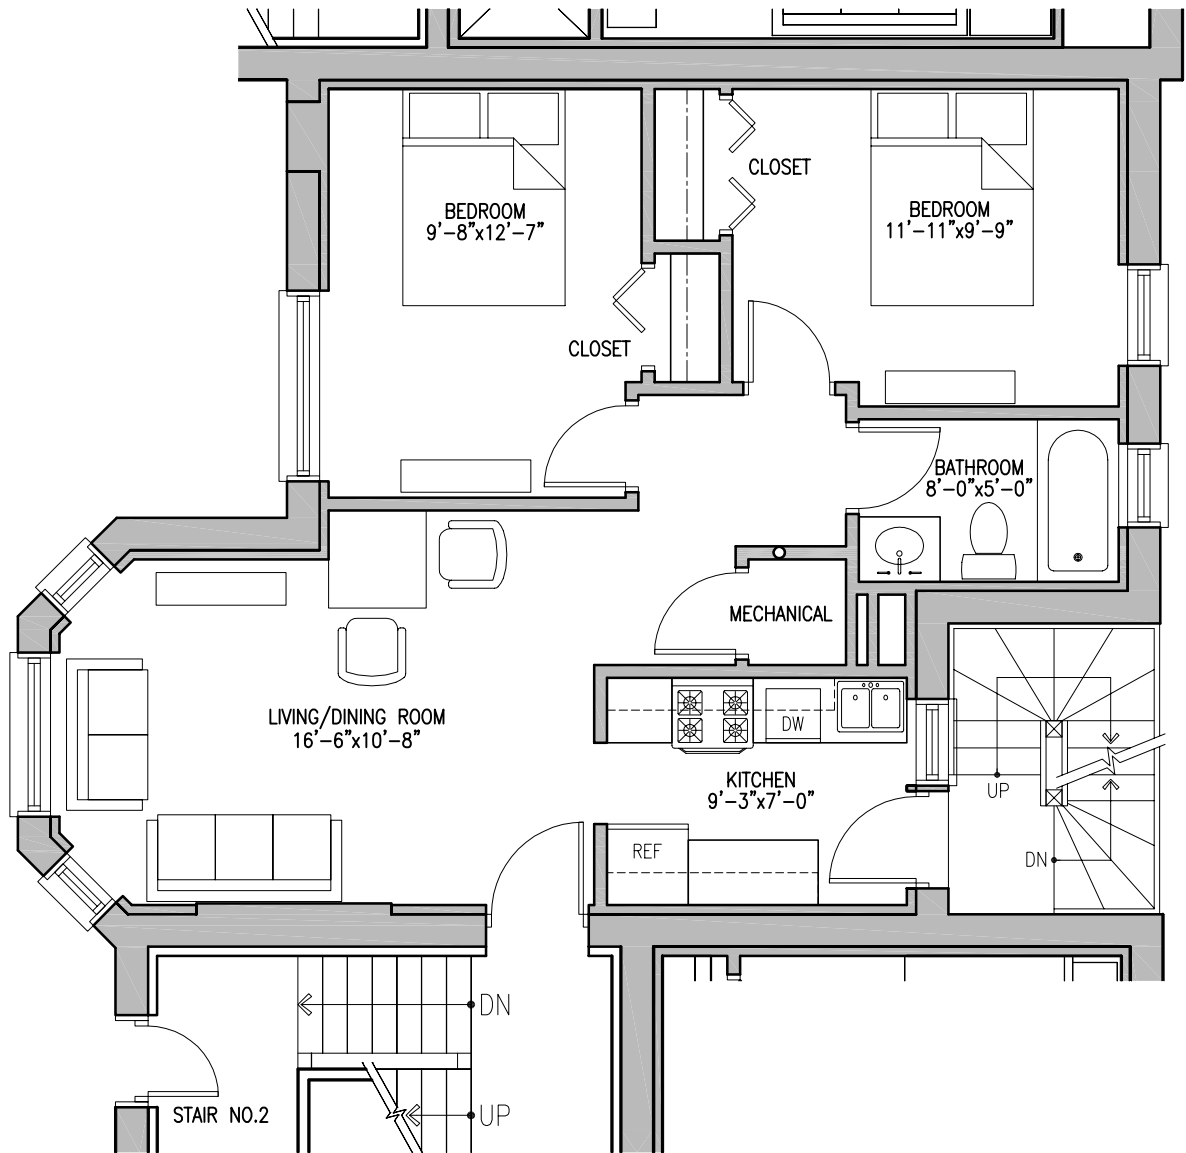

3550 West Franklin Boulevard Residential Renovation Garfield Manor, LLC.

LEVEL 1 UNIT C
2 BED/1 BATH 629 SQ. FT.