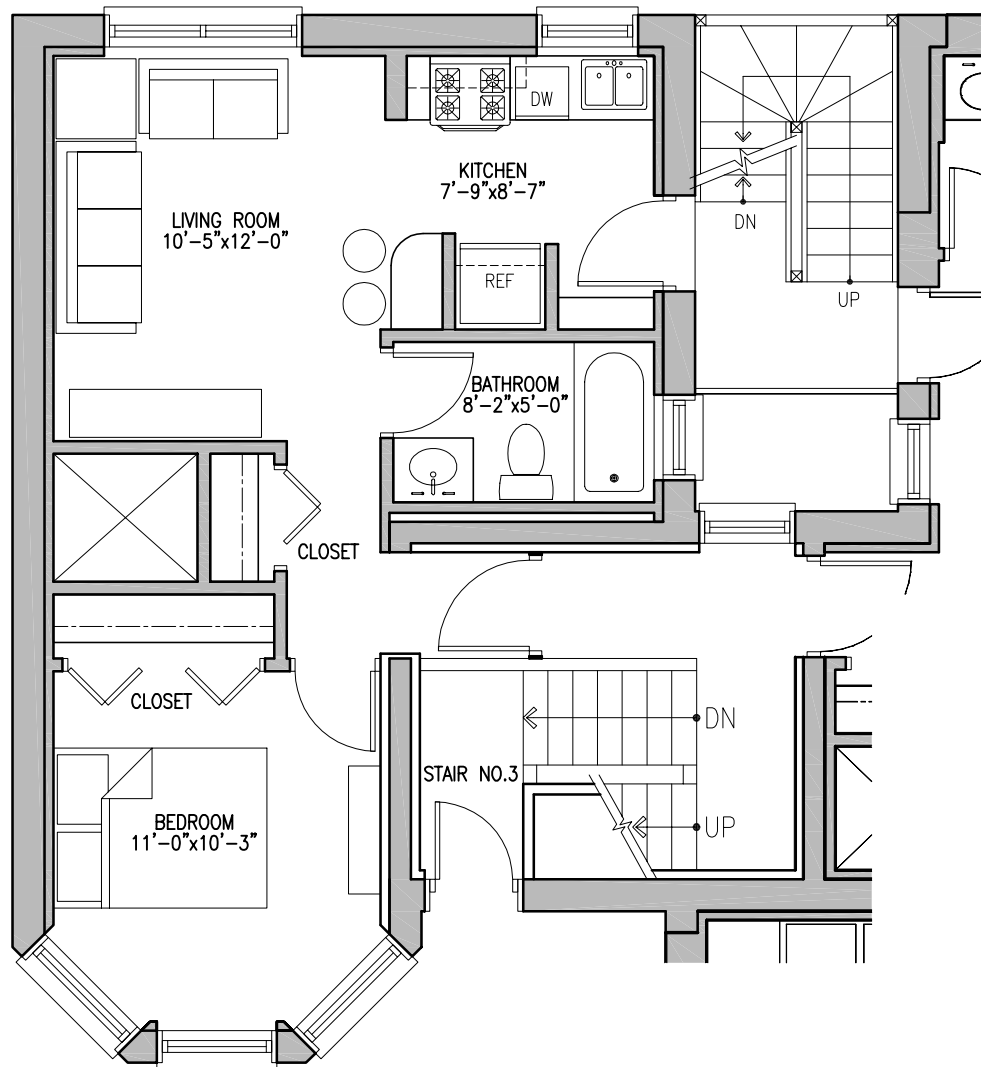

3550 West Franklin Boulevard Residential Renovation Garfield Manor, LLC.

LEVEL 1 UNIT E
1 BED/1 BATH 410 SQ. FT.