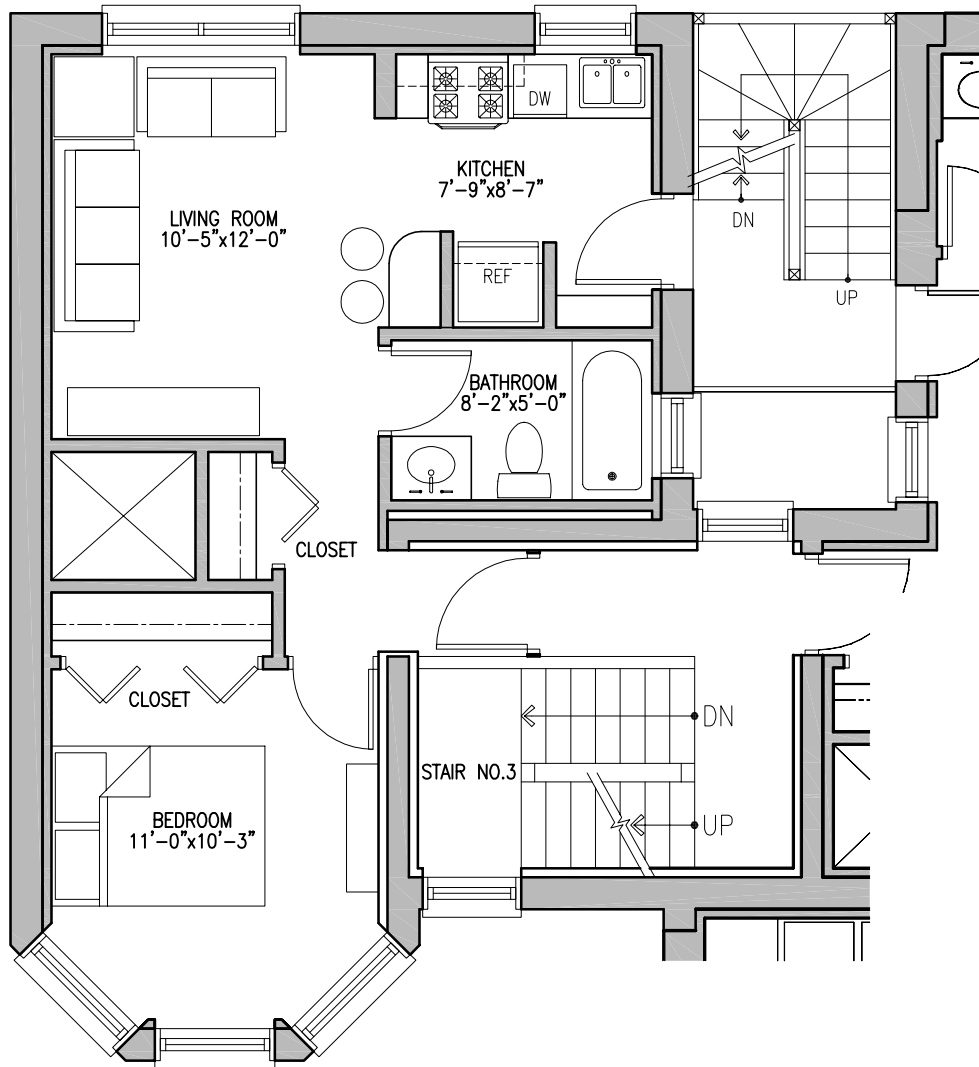

3550 West Franklin Boulevard Residential Renovation Garfield Manor, LLC.

LEVEL 2 & 3 UNIT E
1 BED/1 BATH 410 SQ. FT.