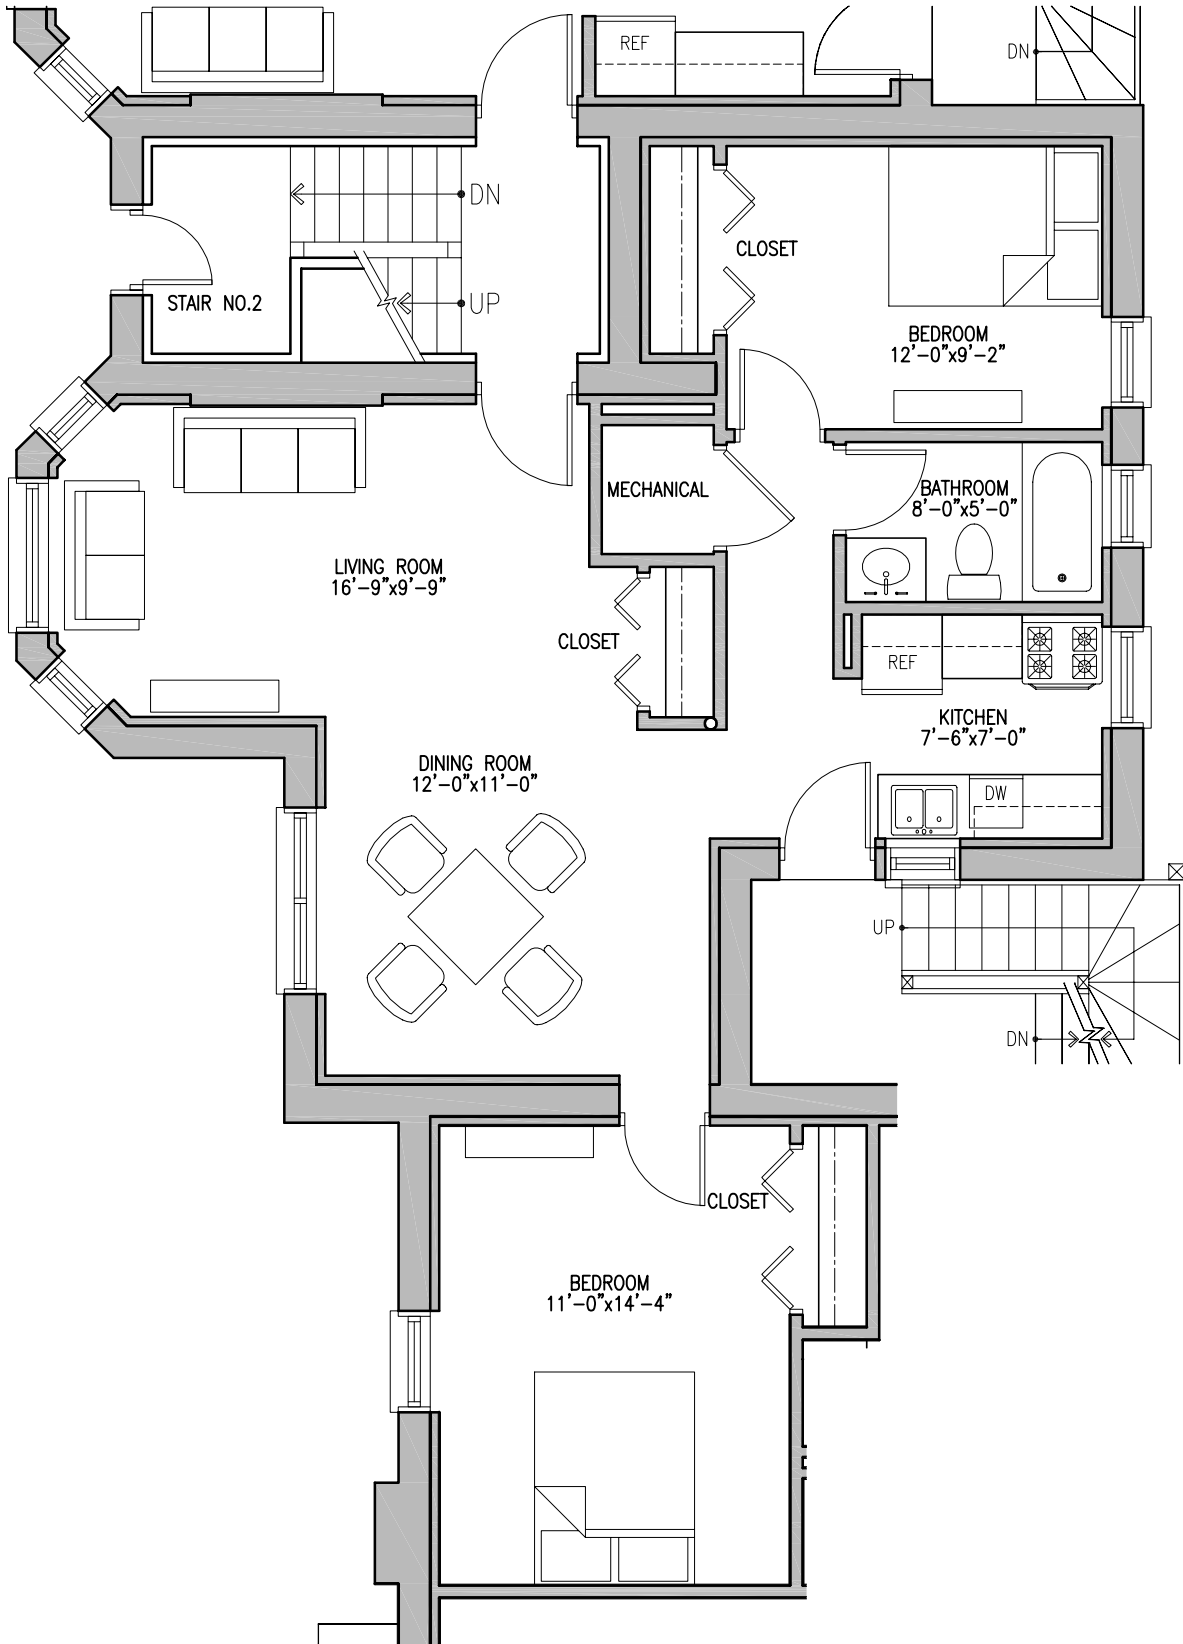

3550 West Franklin Boulevard Residential Renovation Garfield Manor, LLC.

LEVEL 1 UNIT B
2 BED/1 BATH 795 SQ. FT.